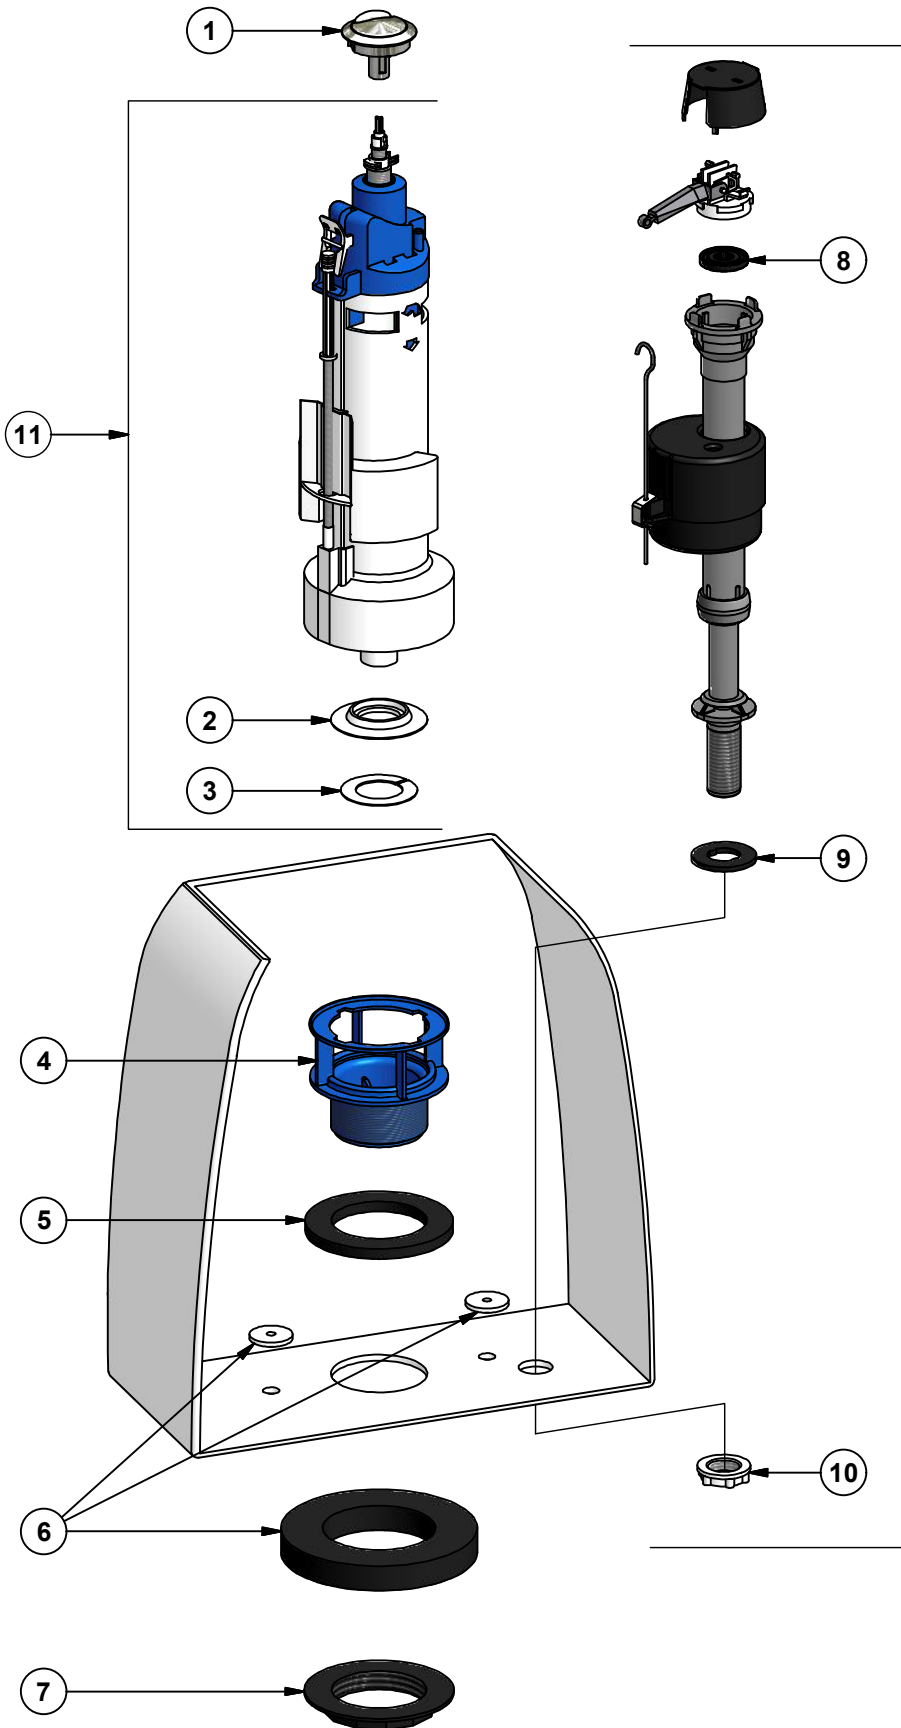

Lazer Twin

Den kompletta fyllmekanismen har ersatts av 98949.

The complete filling mechanism has been replaced by 98949.

Pos.	Ant/Qty	Titel / Title	Art.No.
1	1	Spolknapp Lazer Twin krom / Flush button Lazer Twin chrome	9037
		Spolknapp Lazer Twin matt/krom / Flush button Lazer Twin matt/chrome	98882
2	1	Siliconetätning / Silicone packing	99973
3	1	Plastring / Plastic ring	98935
4	1	Bottendel / Bottom part	99974
5	1	Packning i tank / Packing in tank	99975
6	1	Packningssats tank/stol / Fixing set tank/wc	98945
7	1	Låsmutter spolmekanism / Locking nut flush mechanism	99976
8	1	Membran fyllmekanism / Membrane filling mechanism	99981
9	1	Packning fyllmekanism / Packing filling mechanism	99982
10	1	Låsmutter fyllmekanism / Locking nut filling mechanism	99983
11	1	Komplett spolmekanism / Complete flushing mechanism	98940
12	1	Komplett fyllmekanism / Complete filling mechanism	98949